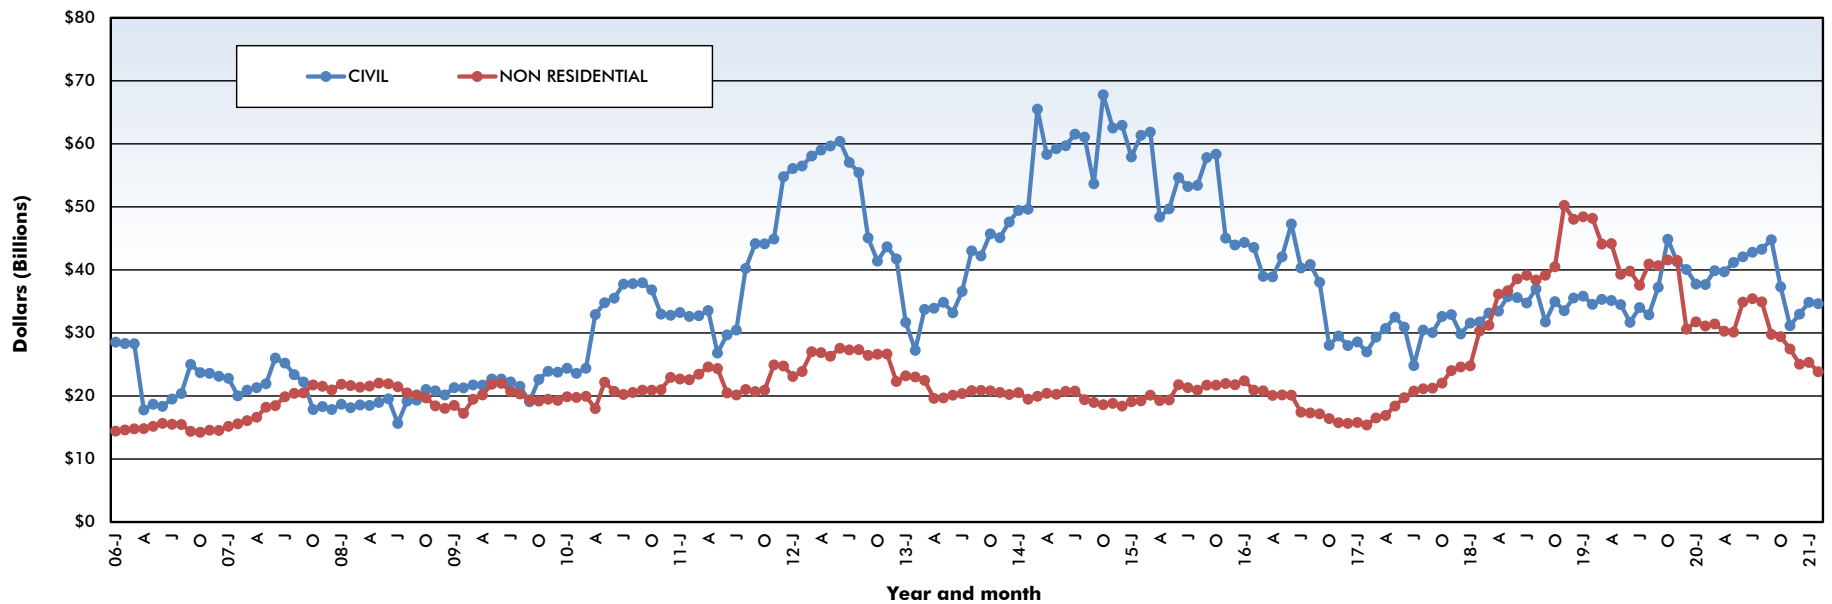

TREND LINES OF CONSTRUCTION STARTS IN CANADA — MOVING TOTALS OF THE LATEST 12 MONTHS* (ConstructConnect Insight Forecast Figures)

*For example, the February 2021 figure is the sum of the monthly numbers for March 2020 through February 2021.