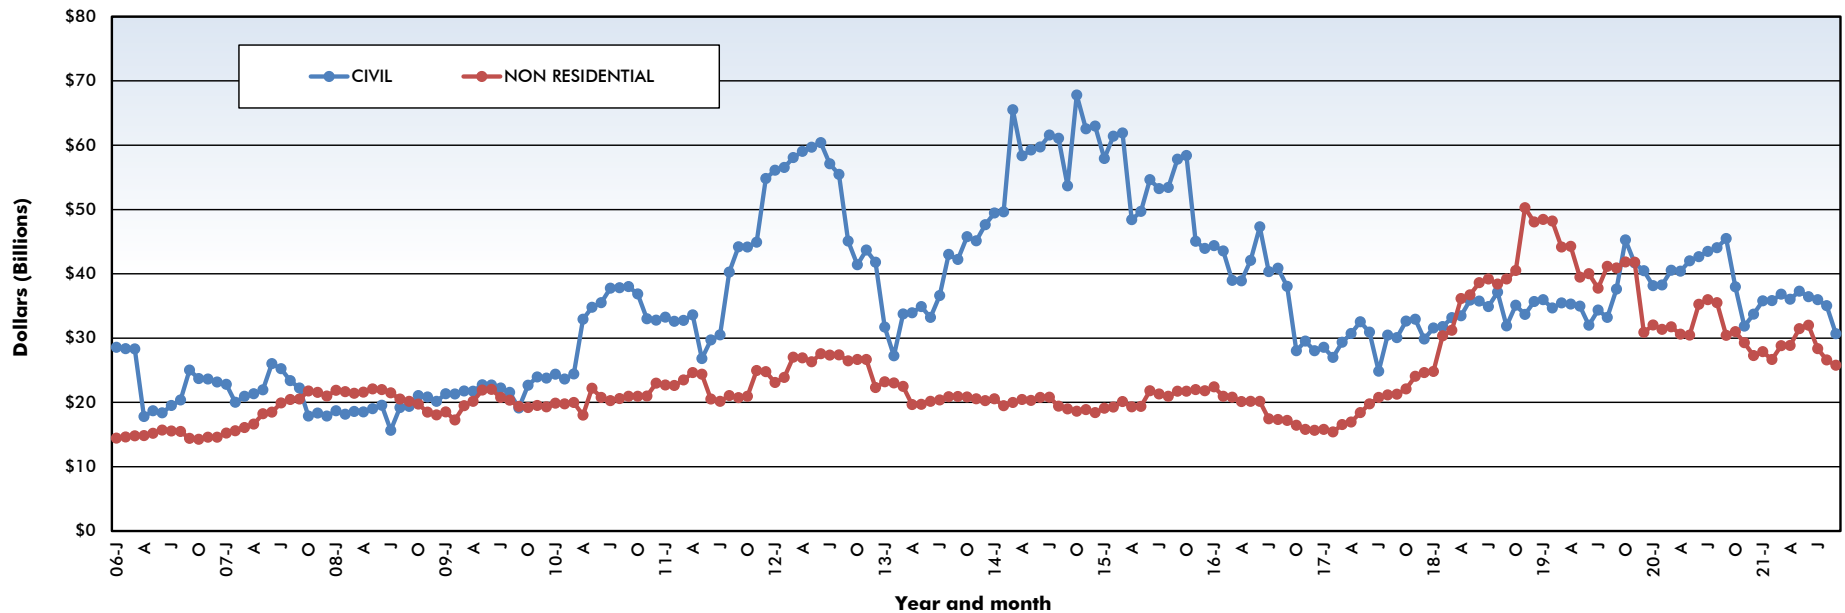

TREND LINES OF CONSTRUCTION STARTS IN CANADA — MOVING TOTALS OF THE LATEST 12 MONTHS* (ConstructConnect Insight Forecast Figures)

*For example, the September 2021 figure is the sum of the monthly numbers for October 2020 through September 2021.