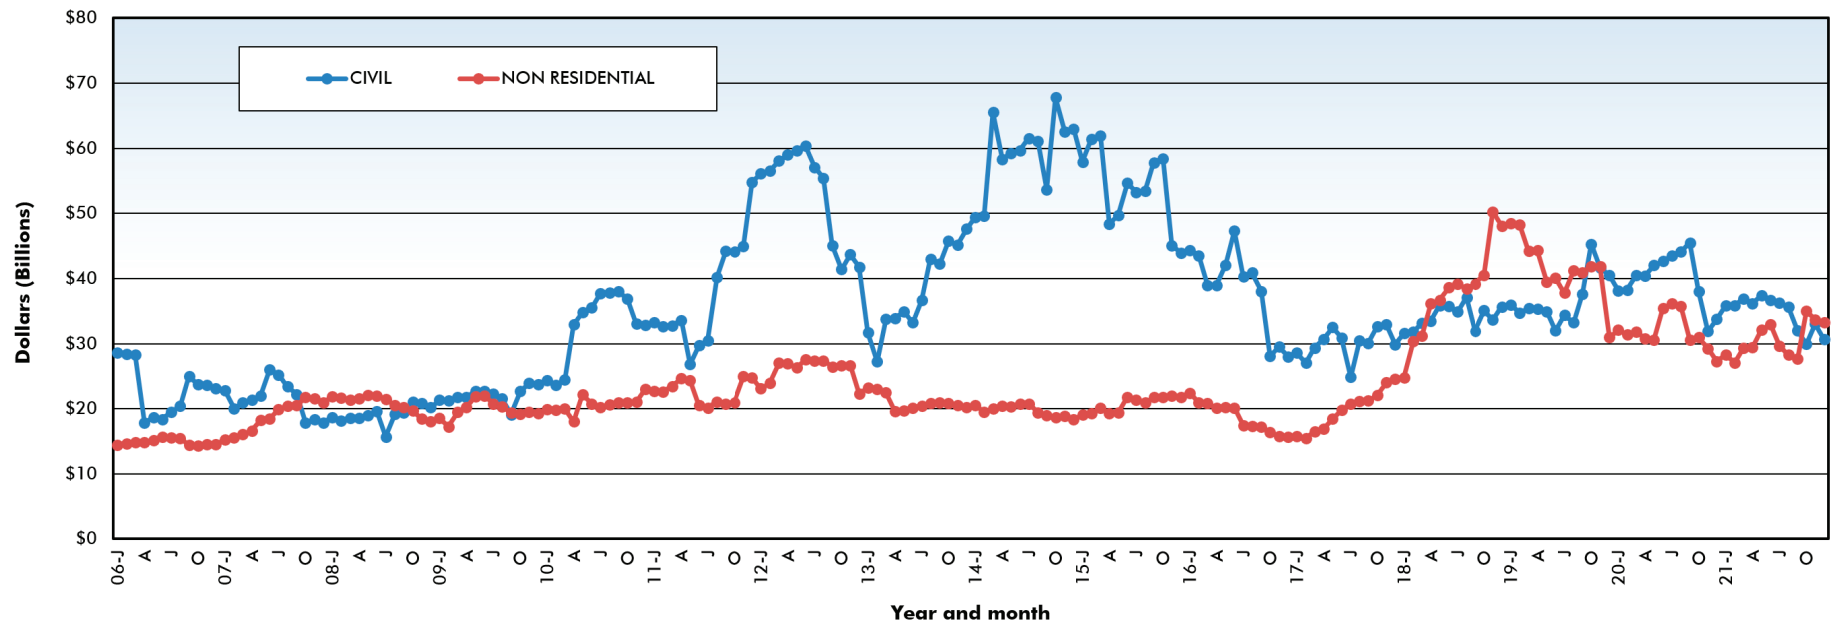

TREND LINES OF CONSTRUCTION STARTS IN CANADA — MOVING TOTALS OF THE LATEST 12 MONTHS* (ConstructConnect Insight Forecast Figures)

*For example, the December 2021 figure is the sum of the monthly numbers for January 2021 through December 2021.