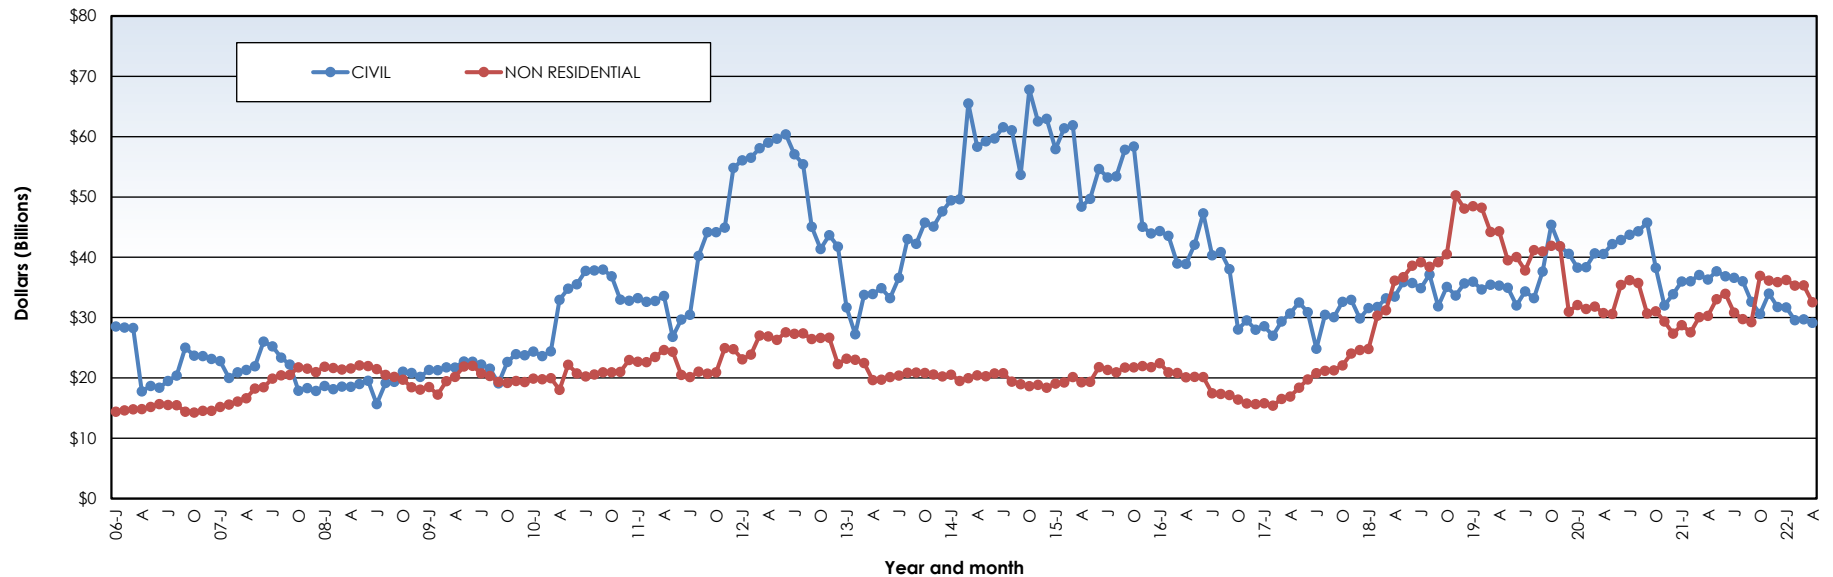

TREND LINES OF CONSTRUCTION STARTS IN CANADA — MOVING TOTALS OF THE LATEST 12 MONTHS* (ConstructConnect Insight Forecast Figures)

*For example, the April 2022 figure is the sum of the monthly numbers for March 2021 through April 2022.