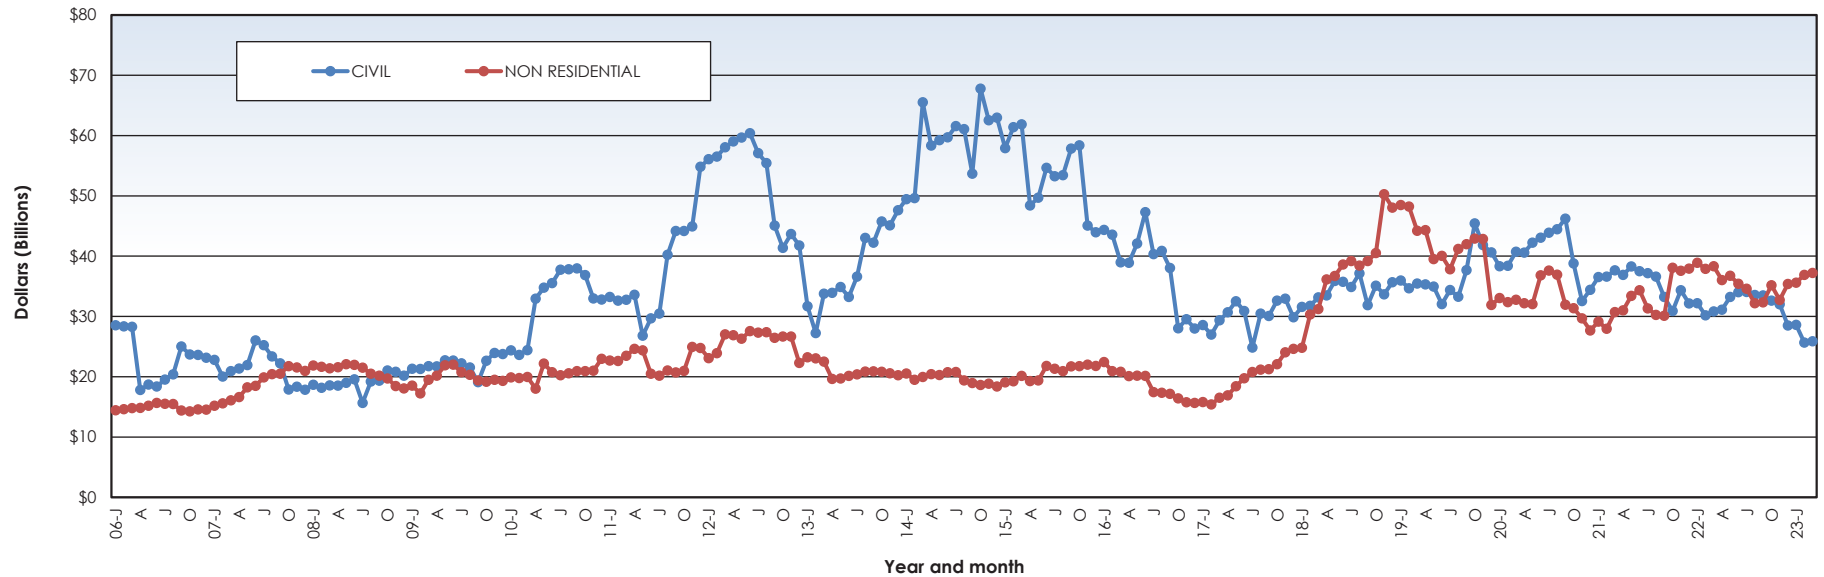

## TREND LINES OF CONSTRUCTION STARTS IN CANADA — MOVING TOTALS OF THE LATEST 12 MONTHS\* (ConstructConnect Insight Forecast Figures)

\*For example, the March 2023 figure is the sum of the monthly numbers for April 2022 through March 2023.