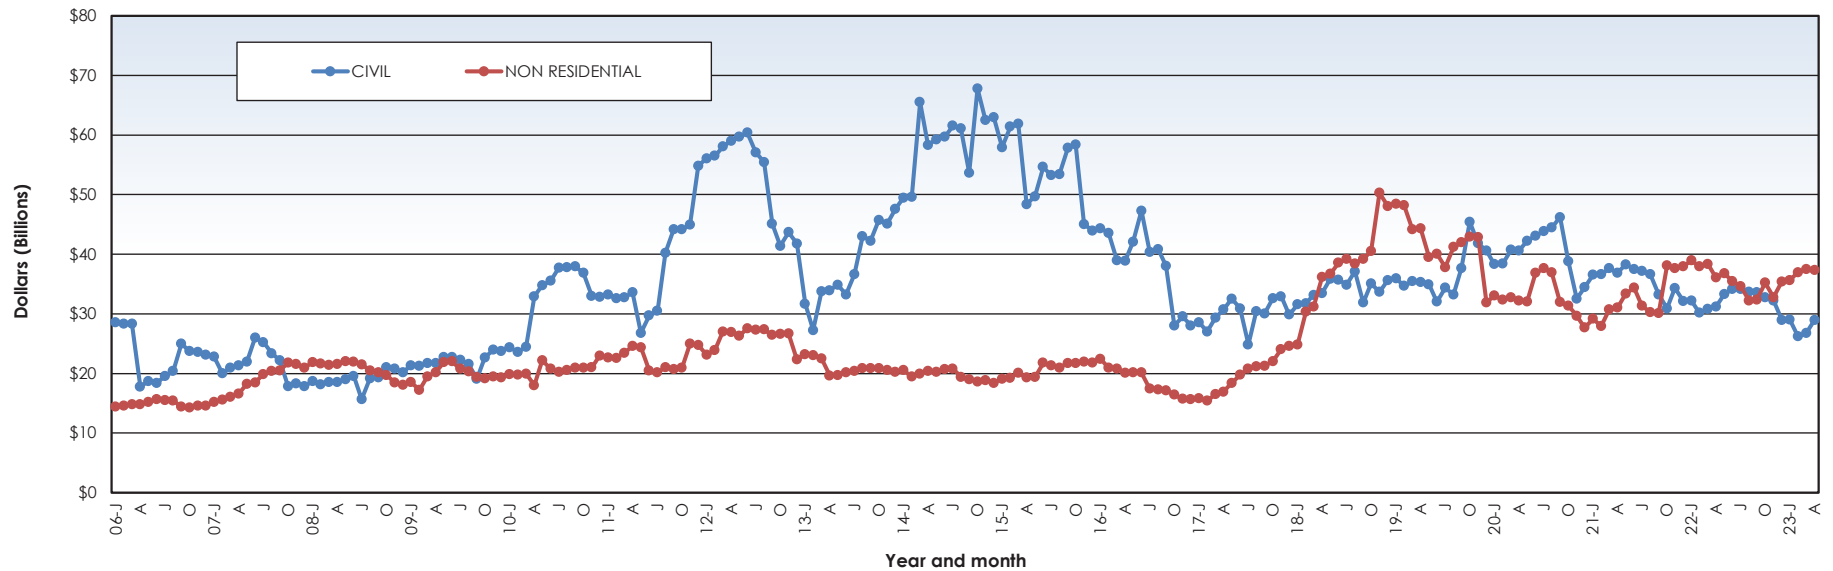

TREND LINES OF CONSTRUCTION STARTS IN CANADA – MOVING TOTALS OF THE LATEST 12 MONTHS* (ConstructConnect Insight Forecast Figures)

*For example, the April 2023 figure is the sum of the monthly numbers for May 2022 through April 2023.