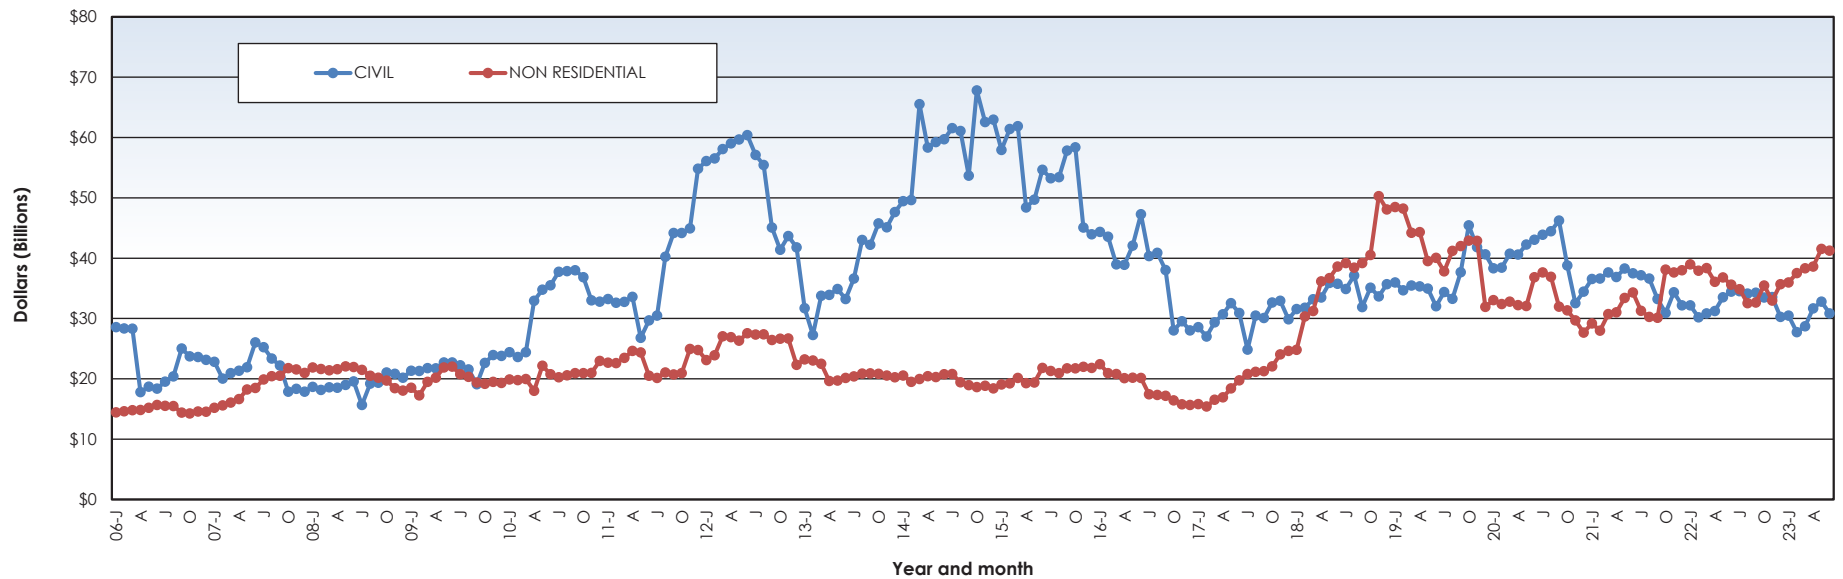

TREND LINES OF CONSTRUCTION STARTS IN CANADA — MOVING TOTALS OF THE LATEST 12 MONTHS* (ConstructConnect Insight Forecast Figures)

*For example, the June 2023 figure is the sum of the monthly numbers for July 2022 through June 2023.